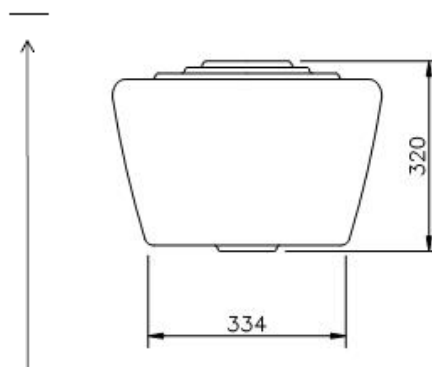

PRODUCT DATA SHEET

SINGLE EXPOSED KIT

Single Exposed China Auto Cistern with urinal pipework and spreader. Suitable for installations where the flushpipes and cistern are to be located on the same side of the wall as the urinal bowl.

1100mm